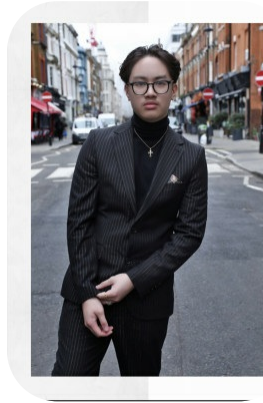

Rhys Ashley Dela Cruz

Videos: 1

Age: 16-20	Height: 5ft9inch	Eye Colour: Brown	Accent: London
Gender: M	Weight: 72kg	Waist: 33	Bust: 39
Location: London	Shoe Size: 10	Hips: 39	
Drives: No	Hair Color: Black		

Talents
TEEN MODELS, EXTRAS, ATHLETES

Additional Talents:

BIKE - SWIM - CLIMB - COOK

BASKETBALL - 10 YEARS - COMPETITIVE

TIKTOK

SING - 5 YEARS

FOR ANY INQUIRIES PLEASE CONTACT US

0207 834 66 60 - Office